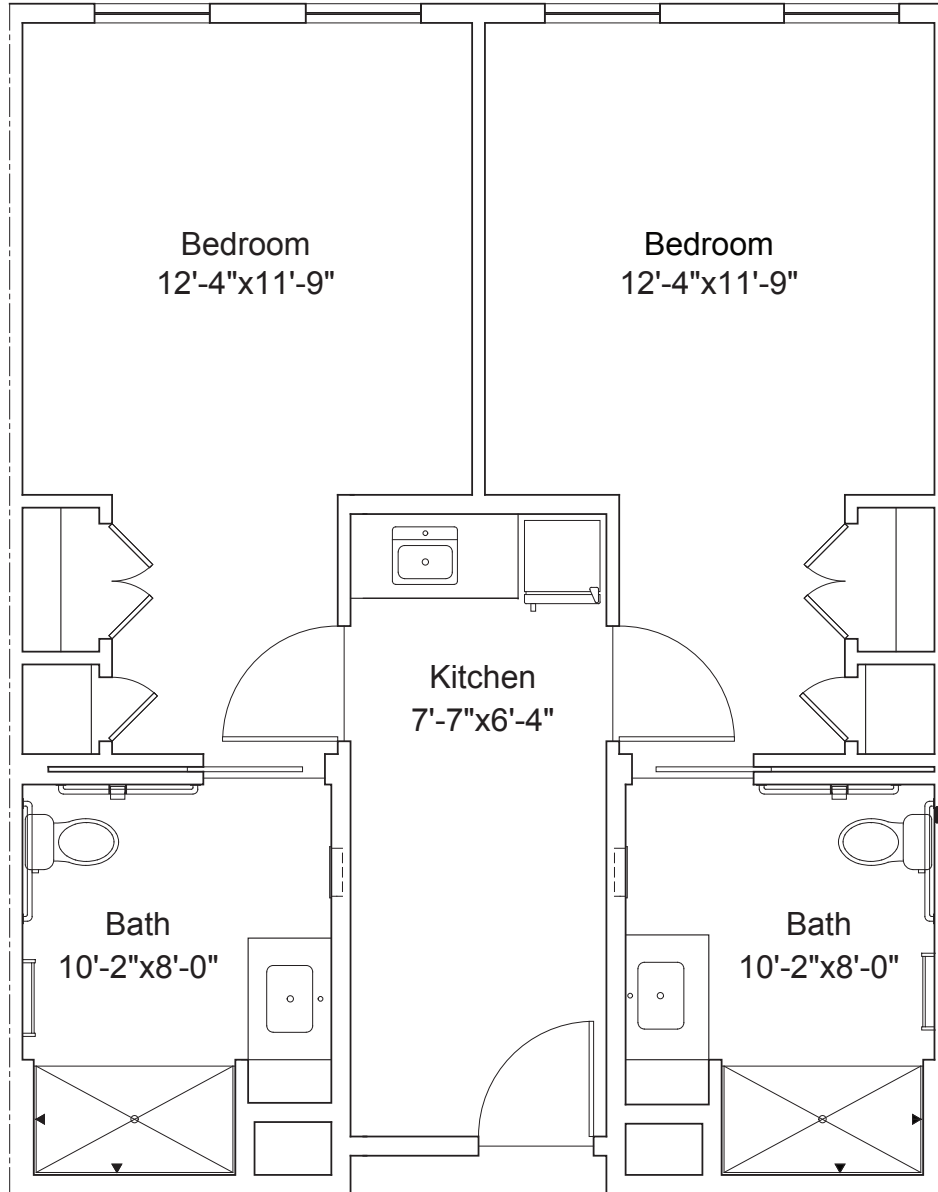

The Stella-Accessible

Jr. Studio

Approx. 753 sq. ft. (MC)

Apartment Numbers:
304, 311, 328, 330, 332, 313

Measurements are approximate.

THE 501

AT MATTISON ESTATE

215-461-4880 | The-501.com