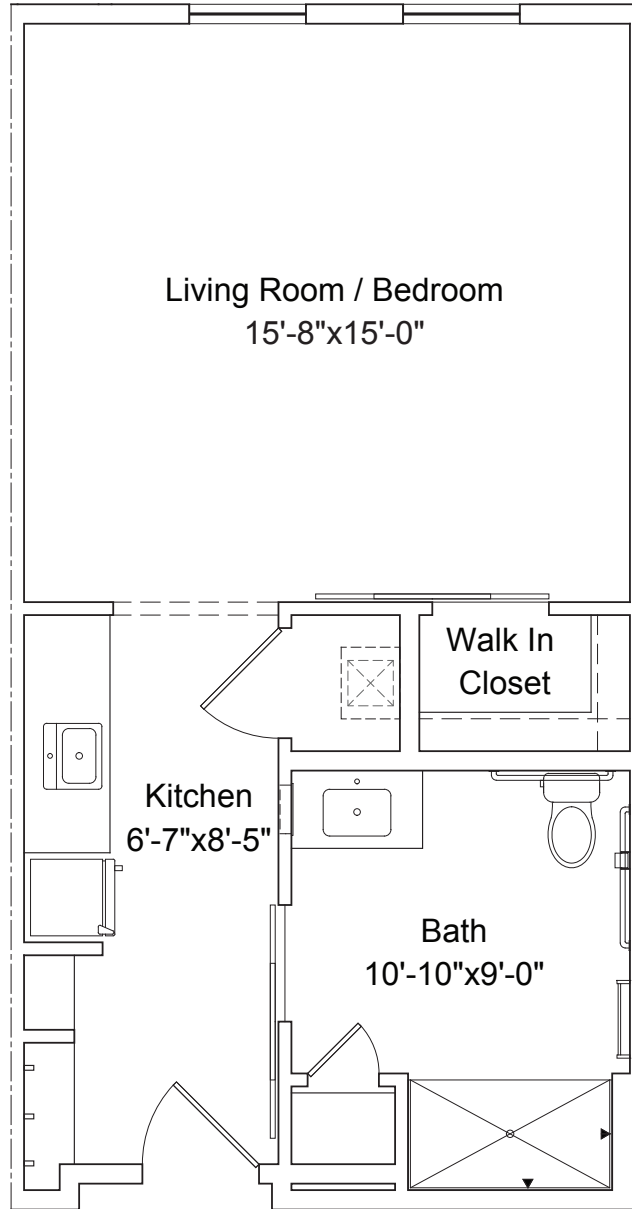

The Adelaide—Accessible

Studio, Private

Approx. 503 sq. ft. (MC)

Apartment Numbers:
301, 302, 303, 305, 314, 315, 317, 319, 321, 322, 323, 324, 325, 326, 327, 329, 331, 333, 334, 335

Measurements are approximate.