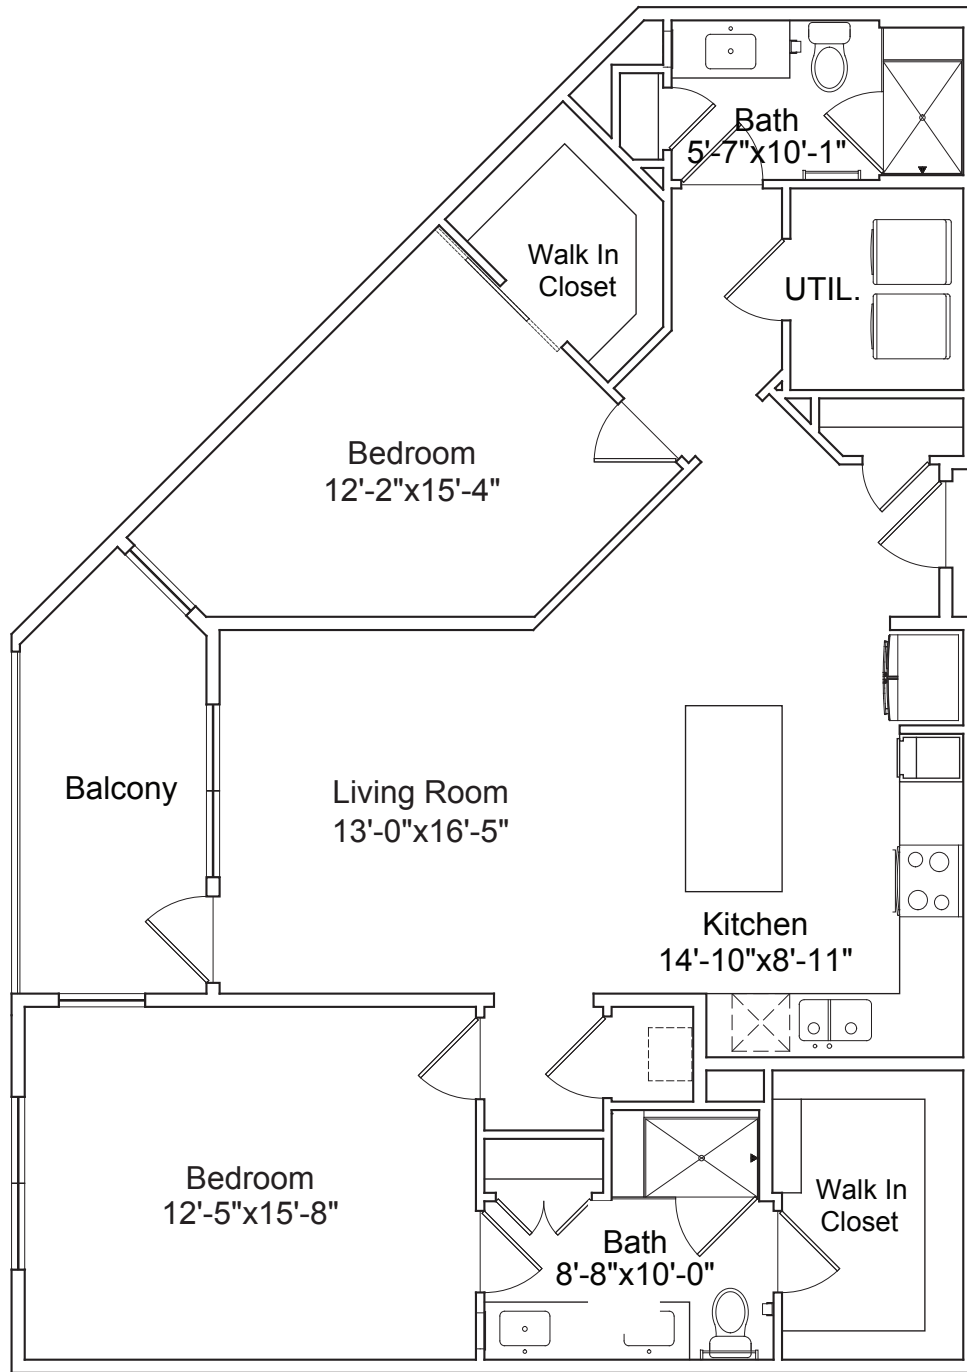

The Luxembourg

2 Bedroom, 2 Bath

Approx. 1,348 sq. ft. (1,252 + Balcony) (IL-B3)

THE 501

AT MATTISON ESTATE

Apartment Numbers:

1008, 1012, 2008, 2012, 2018, 2020, 2036, 2040, 2042, 3008, 3012, 3018, 3020, 3032, 3036, 3038, 4008, 4012, 4018, 4020, 4032, 4036, 4038

Measurements are approximate.

215-267-8660 | The-501.com

MANAGED BY MOMENTUM