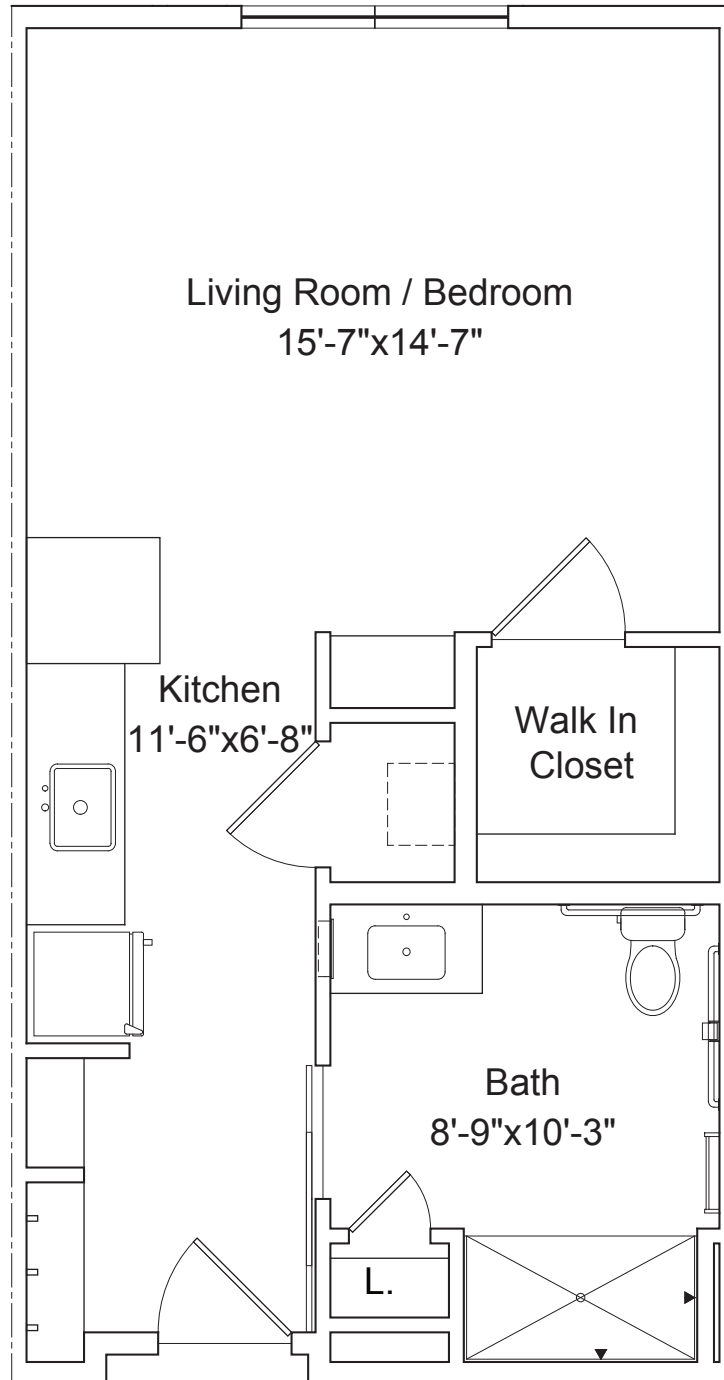

The Randolph—Private Studio

Private Studio, 1 Bath

Approx. 506 sq. ft. (AL)

THE 501

AT MATTISON ESTATE

Apartment Numbers:

102, 104, 109, 120, 133, 134, 202, 204, 209, 220, 233, 234

Measurements are approximate.