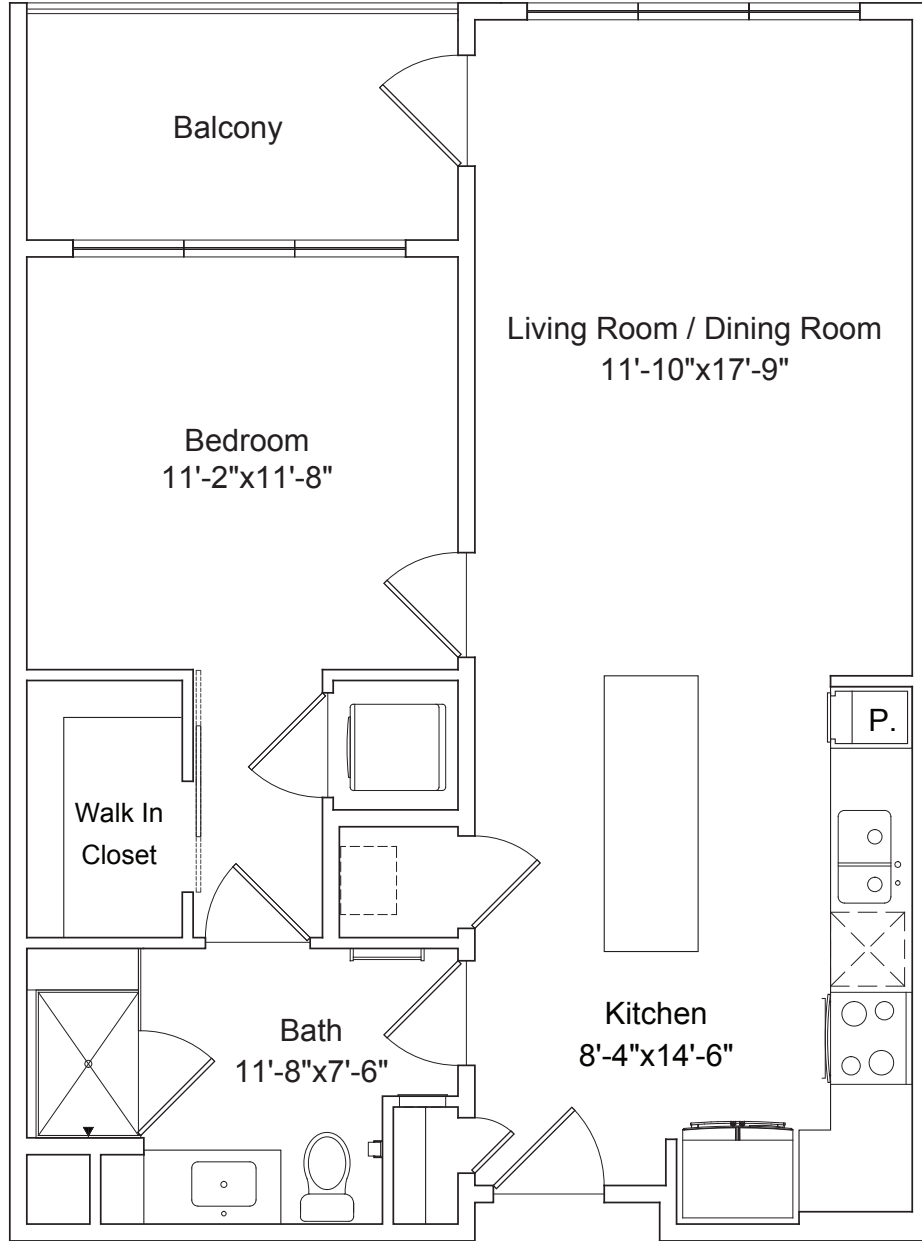

The Loch Alsh

1 Bedroom, 1 Bath

Approx. 830 sq. ft. (750+ Balcony) (IL-A1)

Apartment Numbers:
 1013, 1014, 1015, 1016, 1017, 1034, 2011, 2013, 2014, 2015, 2016, 3014, 3016, 3011, 3013,
 3015, 4011, 4013, 4014, 4015, 4016

Measurements are approximate.

AT MATTISON ESTATE

215-461-4880 | The-501.com